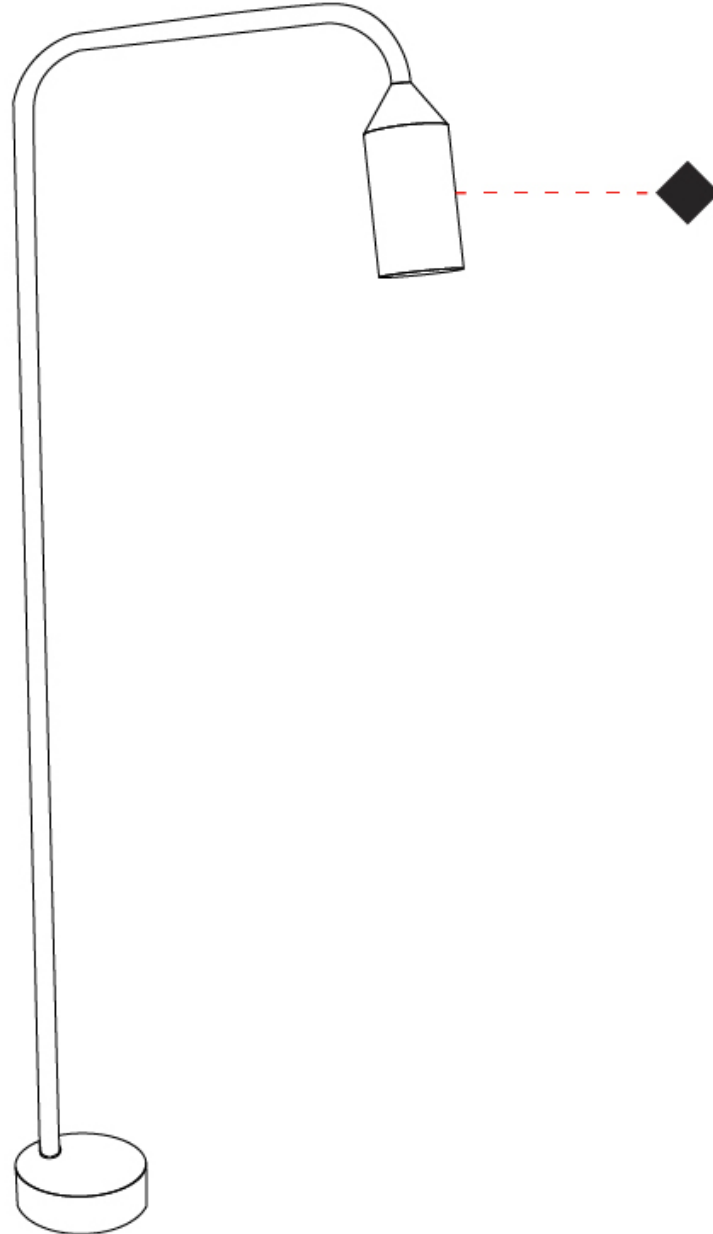

FLAMINGO POST

E9B153-

PROJECT

TYPE

SPECIFIER

QUANTITY

DATE

E