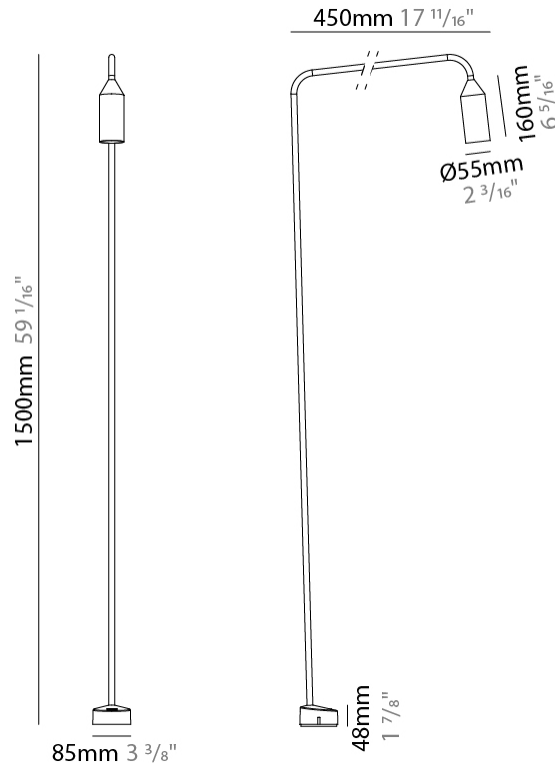

FLAMINGO POST

E9B155-

base number   Finish
Options

1. To build a product code in our configurator select the specify button on the base model # product page
2. To build a manual product code on this datasheet choose from the options listed below in blue font and add the suffix to the base model #

GENERAL

Series: Flamingo
Brand: Platek
Division: Exterior
Mounting Type: Post
Mounting Location: Above Ground
Subcategory: Bollard

PHYSICAL

Shape: Abstract
Diameter (mm): 55
Diameter (in): 2 3/16
Height (mm): 1500
Height (in): 59 1/16
Extension (mm): 450
Extension (in): 17 11/16
Light Distribution: Direct
Weight (kg): 1.8
Weight (lbs): 4
Screws: No visible screws
Diffuser: Frosted Methacrylate - 2mm
Fixture Finish: [BLK / WHI / COR](#)
Fixture Material: Aluminum
Upon Request: Finishes - Anthracite, Bronze

ELECTRICAL

Lamp Type: LED
Input Wattage (W): 9
Total Output Wattage (W): 7
Dimming: Non-Dimmable / 0-10V Dimming
Driver Included: No
Driver Location: Remote
Driver Type: Constant Voltage - Universal
Driver Class: Class 2
Input Voltage (V): 120 - 277
Constant Voltage (V): 24

LED

Number of LEDs: 1
Color Temperature (°K): 3000
Max. Delivered Lumen (lm): 385
Nominal Lumen (lm): 705
CRI: >80 CRI
Lamp Life (hrs): 60000

OPTICAL

Optic°: 76
Beam Angle: Diffused

RATINGS AND CERTIFICATIONS

Certified By: Certified for North American Standards
IP rating: IP65
IK Rating: IK06
Bug Rating: B0 U0 G0